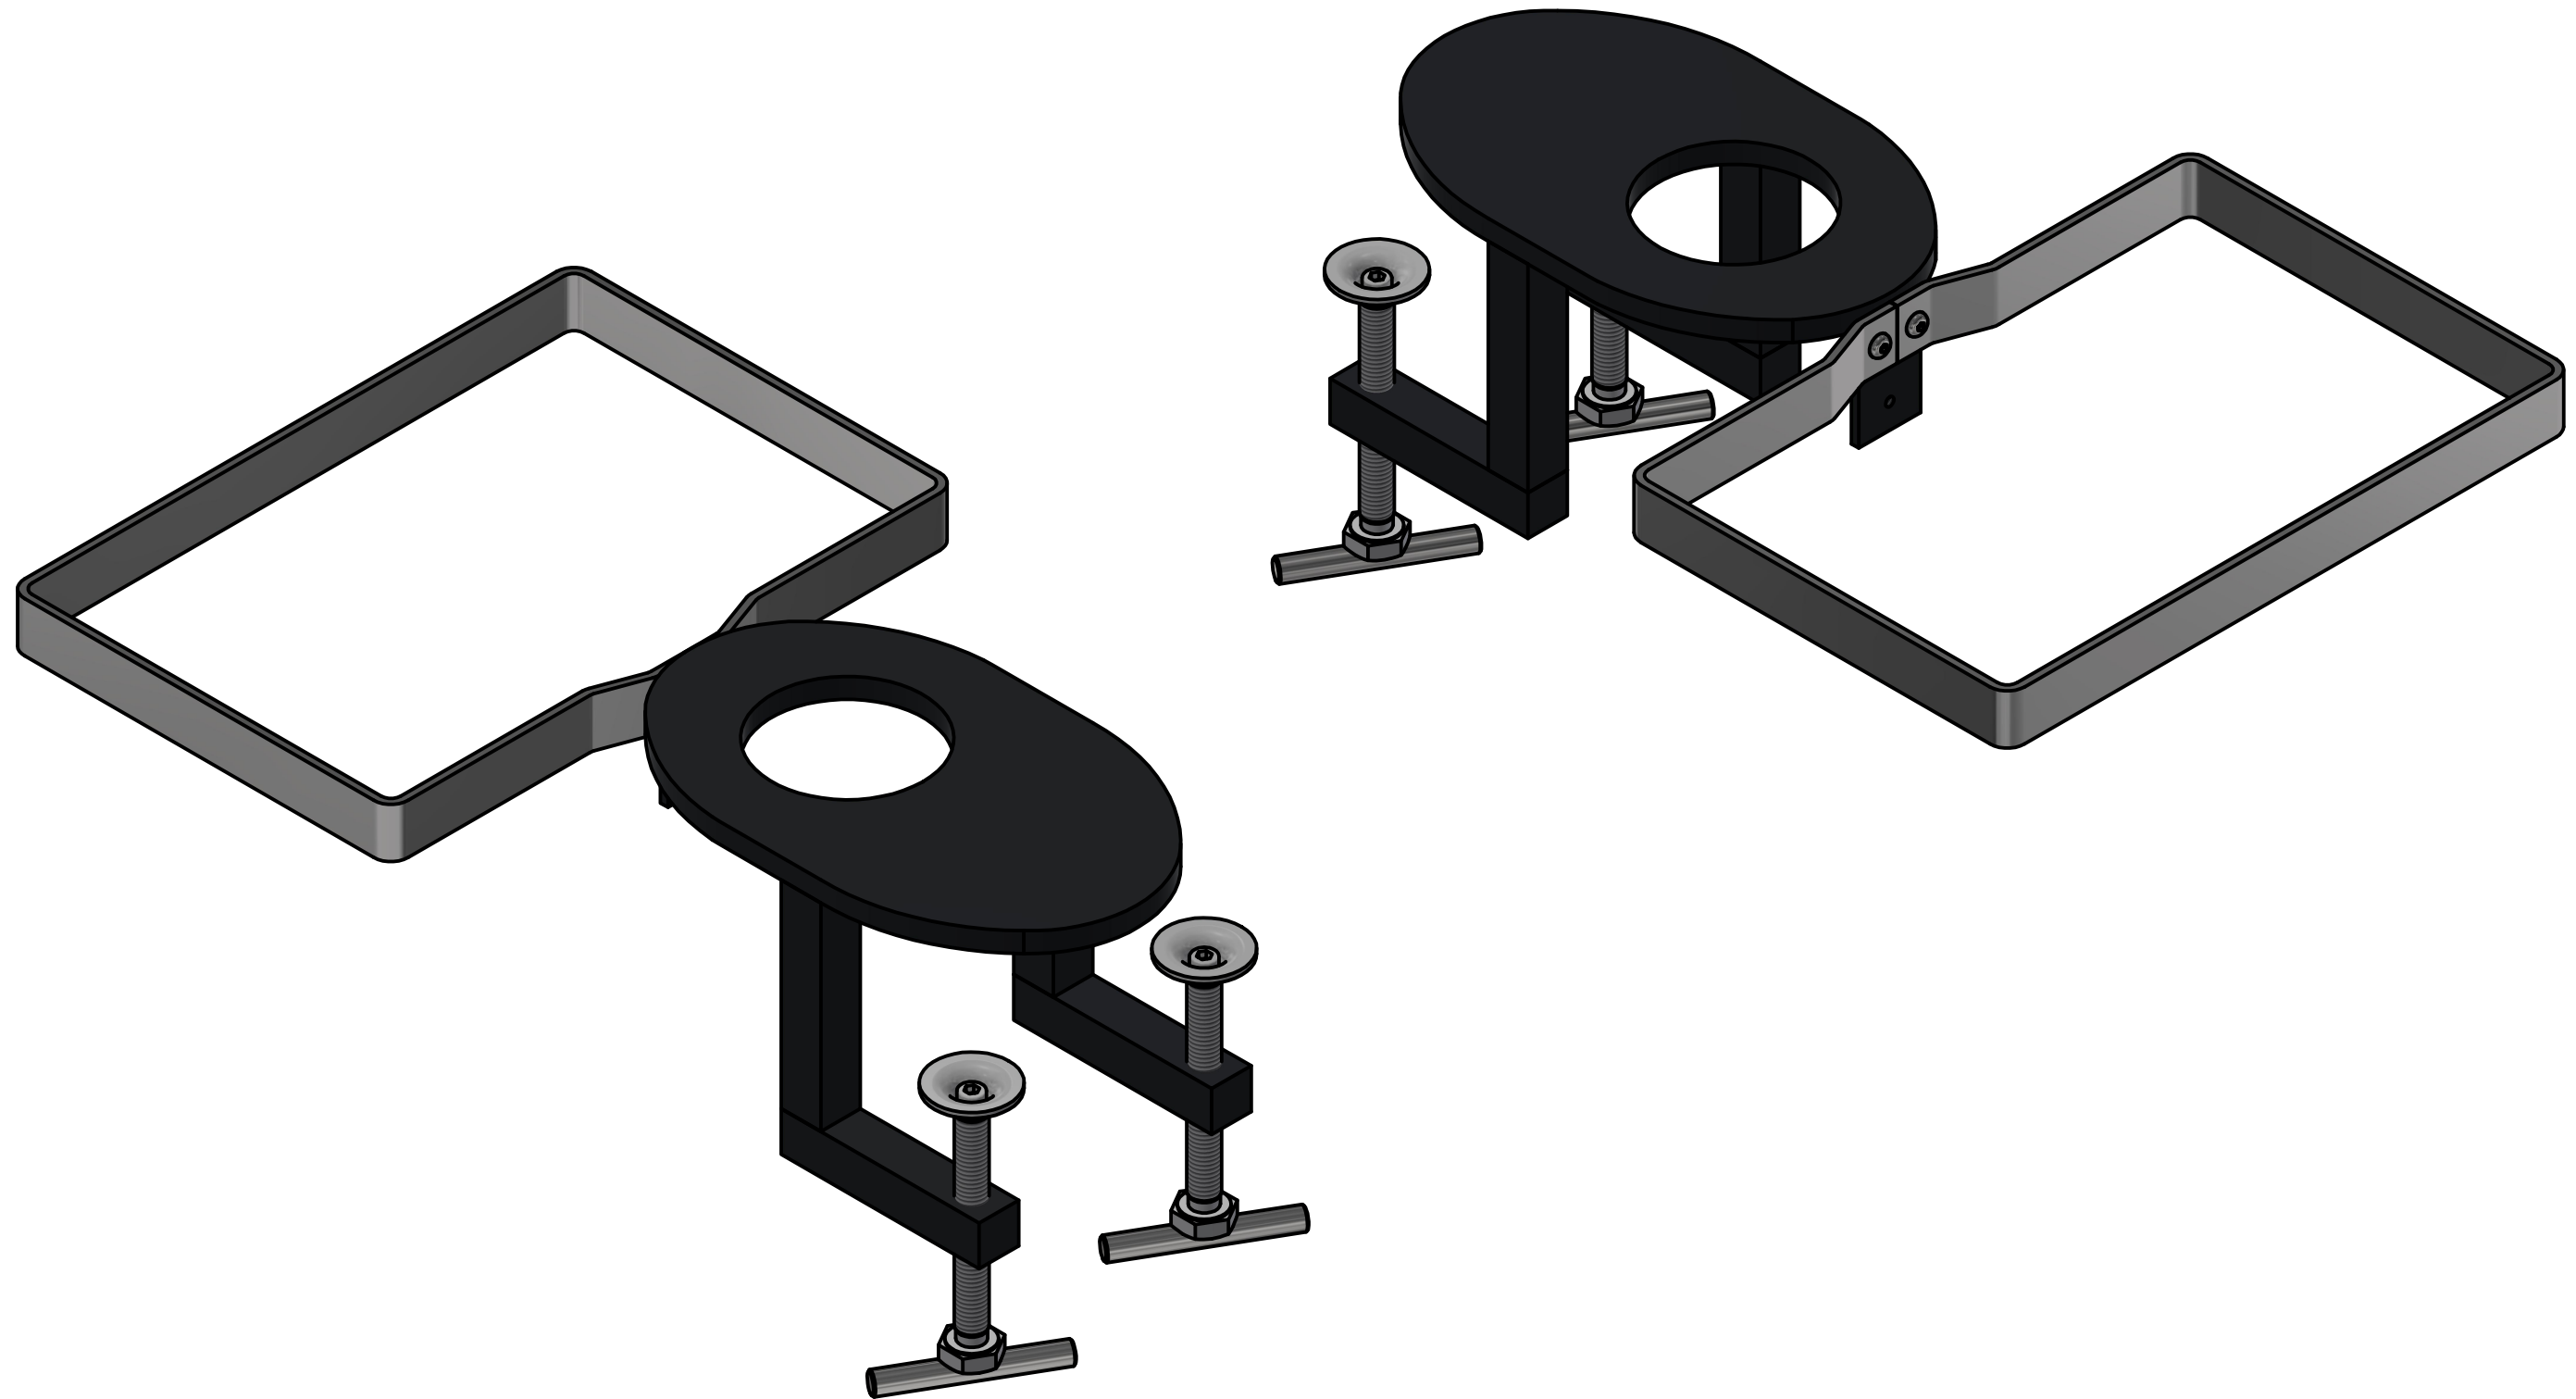

Specifications:
Material: Steel
Surface: Painted (Black)

Clamp-on bracket with frame

Material:

9/25/2023

C:\WF\Designs\Technical Department\LUVES\Costumer drawings\1118926.idw

THIS DRAWING IS THE PROPERTY OF MICRO MATIC A/S AND MUST NOT BE USED, DISCLOSED OR REPRODUCED WITHOUT PRIOR WRITTEN AUTHORITY.