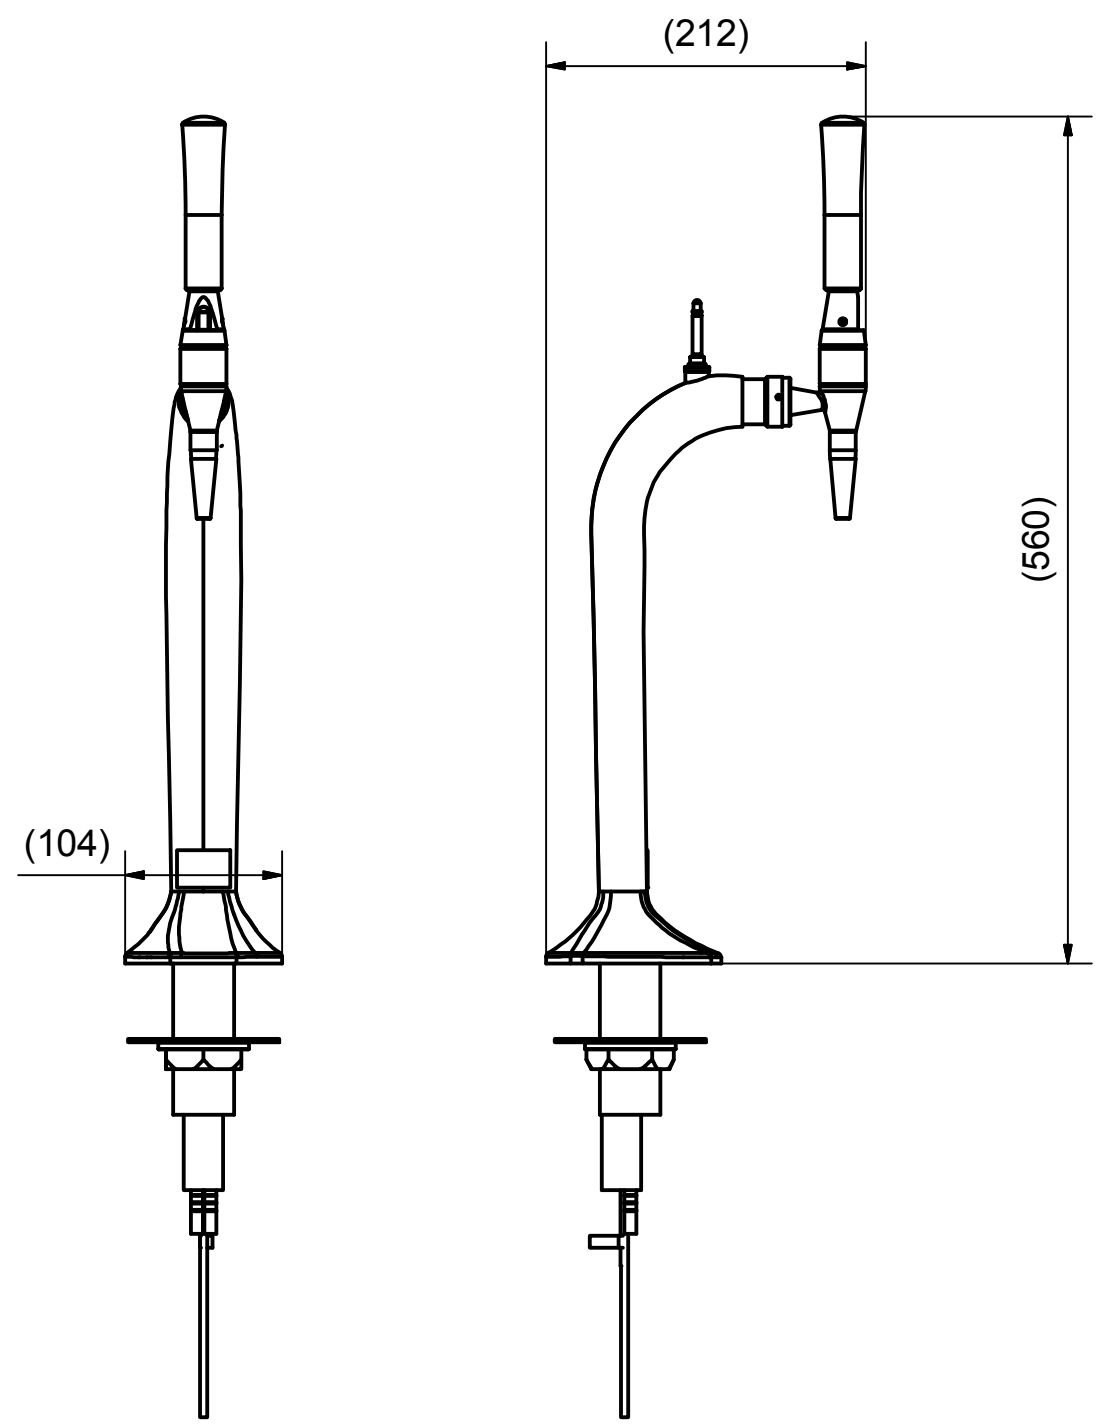

		DESCRIPTION Font - Hydra -1 Chrome, Tissco, LED/QC
	NET WEIGHT 2838 g	DRW.NO. - REV. 34-040C00
	CREATIONDATE:	
<p>THIS DRAWING IS THE PROPERTY OF MICRO MATIC A/S AND MUST NOT BE USED, DISCLOSED OR REPRODUCED WITHOUT PRIOR WRITTEN AUTHORITY.</p>		